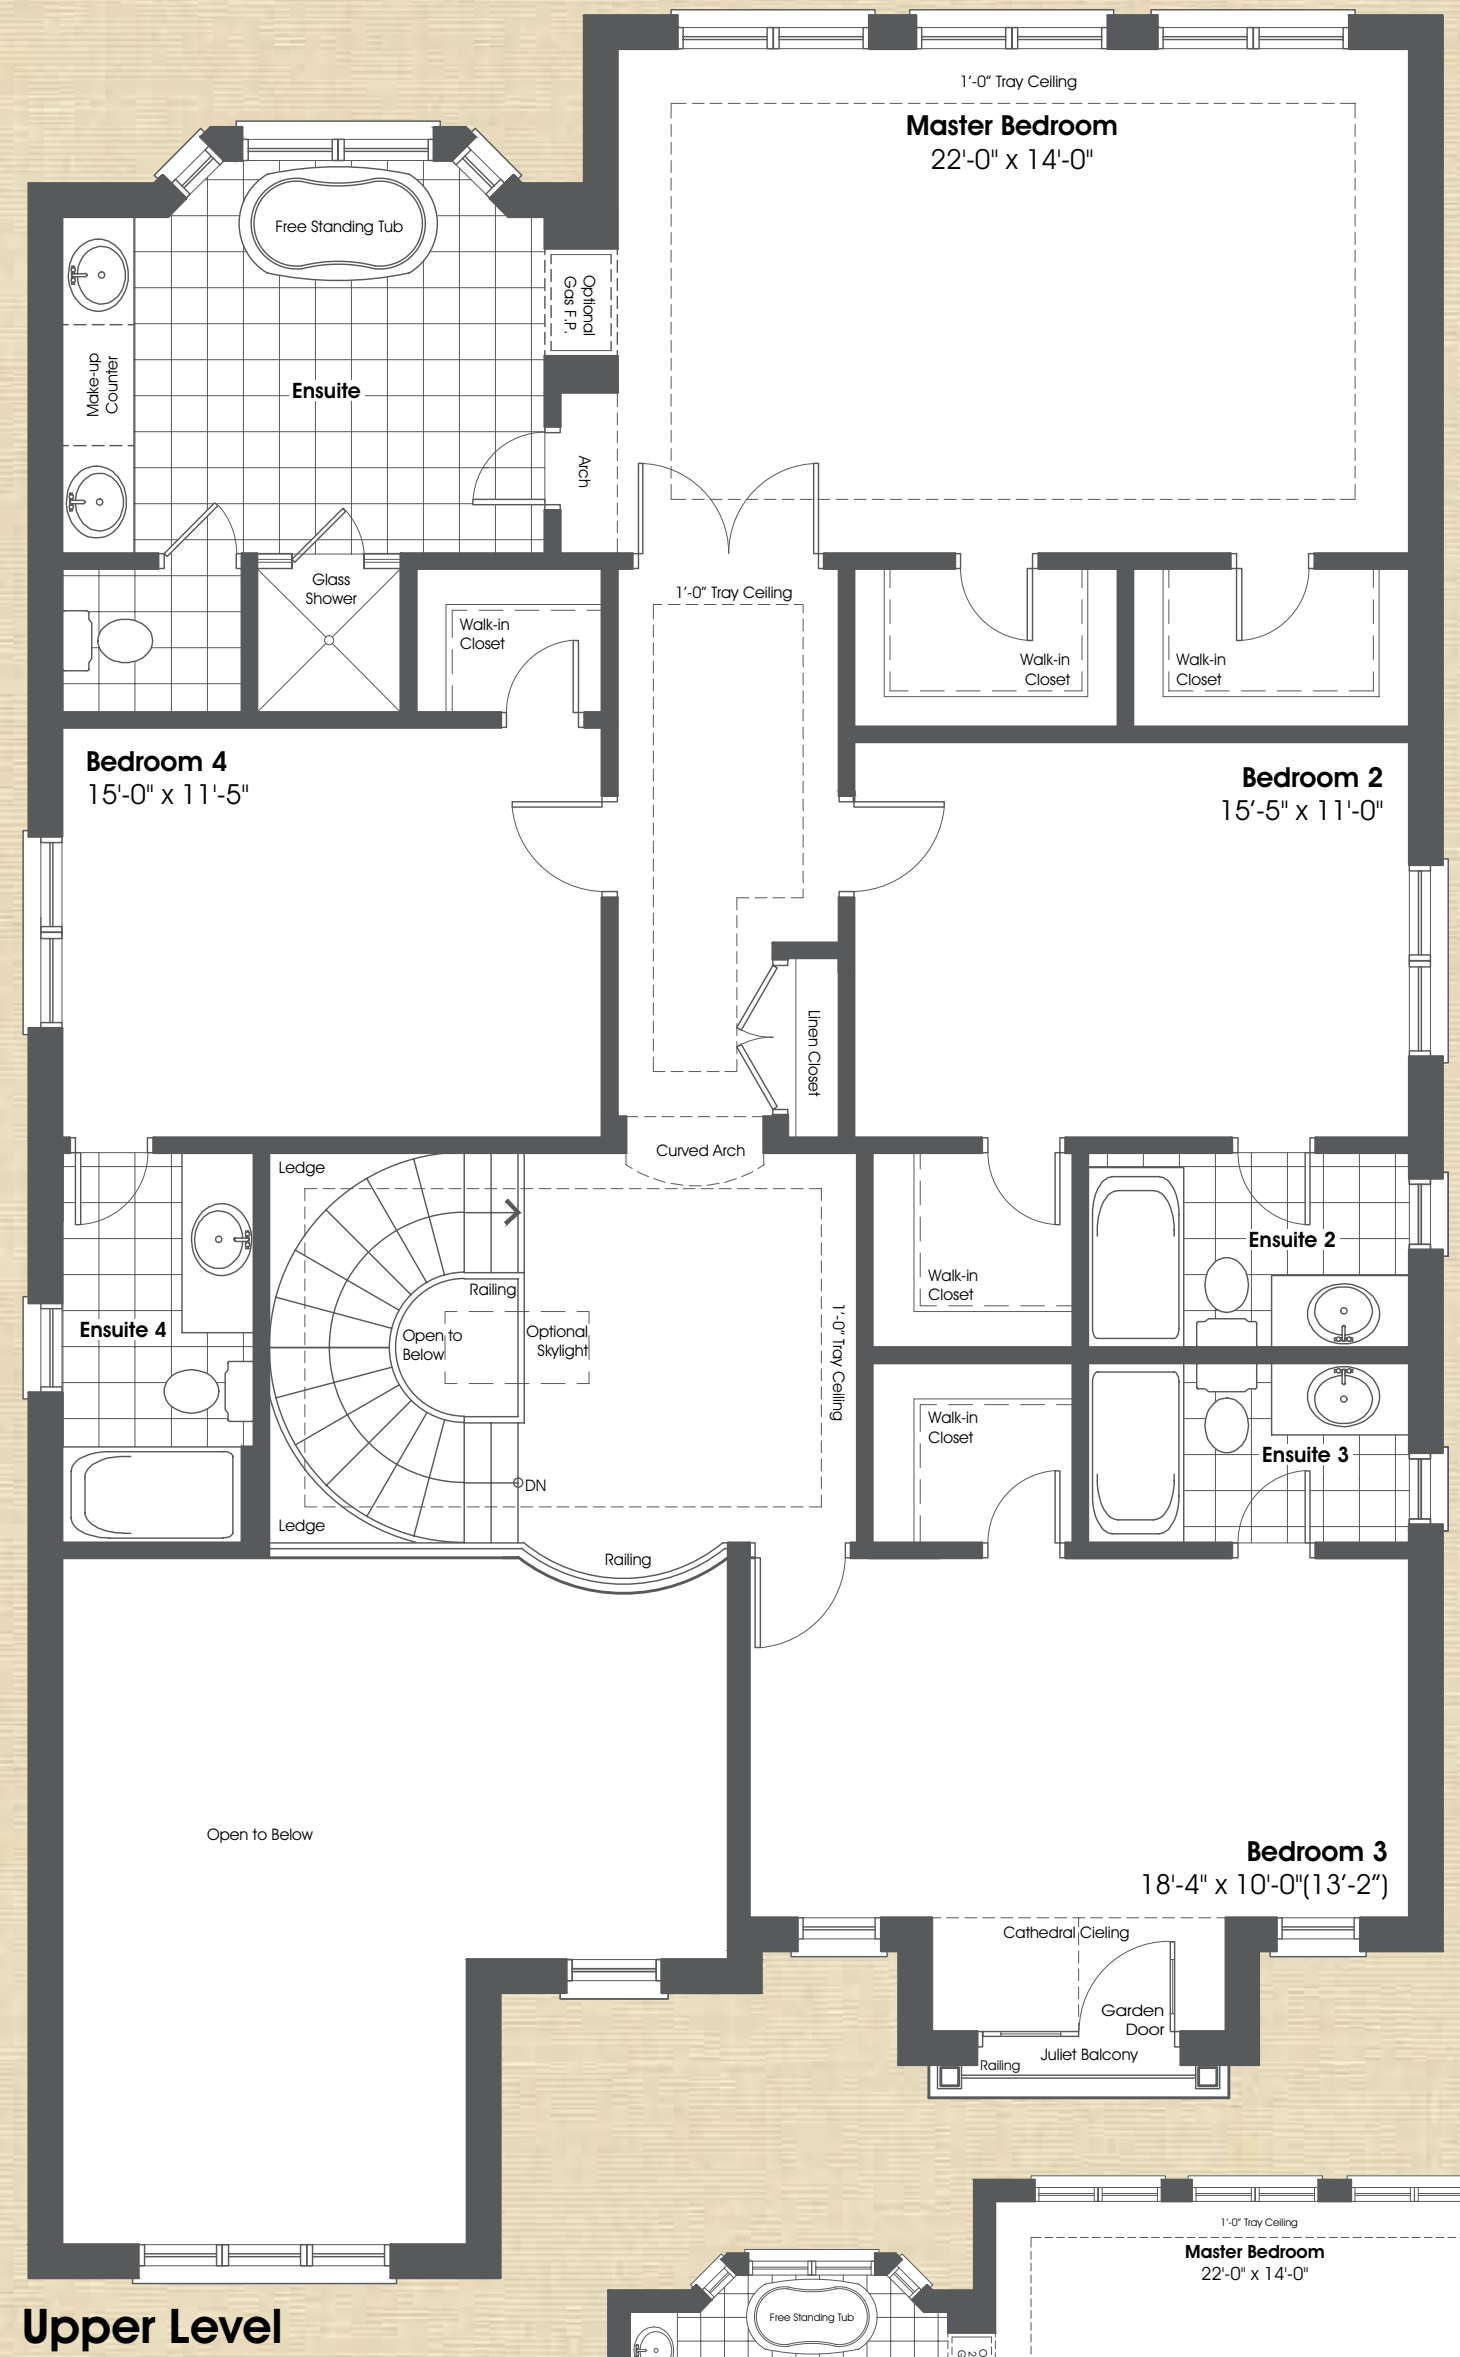

# THE ABBEY

48' LOT

4 BEDROOM  
**3,745 SQ.FT.**  
 OPT. 5 BEDROOM  
**3,933 SQ.FT.**

**neuhaus**  
 DEVELOPMENTS

Room sizes shown are approximate and measured in accordance with accepted industry methods, standards and practices. Orientation of plans may be reversed and purchaser agrees to accept the same. Plans and specifications are subject to change without notice and subject to individual site conditions. All renderings are artist's concepts. E. & O. E.

Upper Level

Upper Level  
 Optional 5 Bedroom Layout