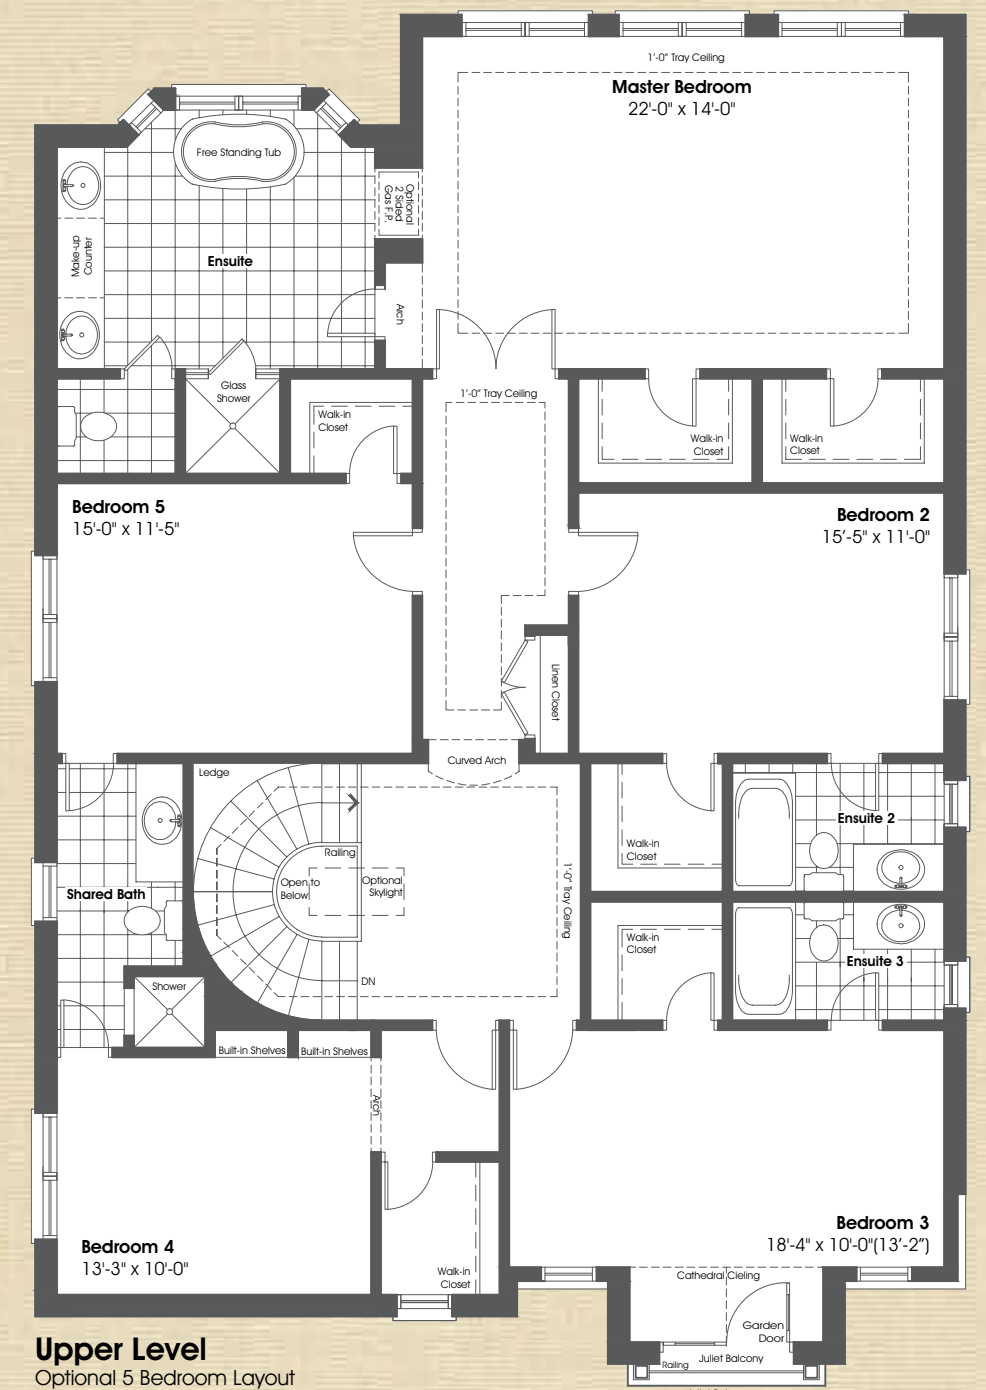

# THE ABBEY

48' LOT

4 BEDROOM  
**3,745 SQ.FT.**  
 OPT. 5 BEDROOM  
**3,933 SQ.FT.**

**neuhaus**  
 DEVELOPMENTS

Room sizes shown are approximate and measured in accordance with accepted industry methods, standards and practices. Orientation of plans may be reversed and purchaser agrees to accept the same. Plans and specifications are subject to change without notice and subject to individual site conditions. All renderings are artist's concepts. E. & O. E.

Upper Level

Upper Level  
 Optional 5 Bedroom Layout