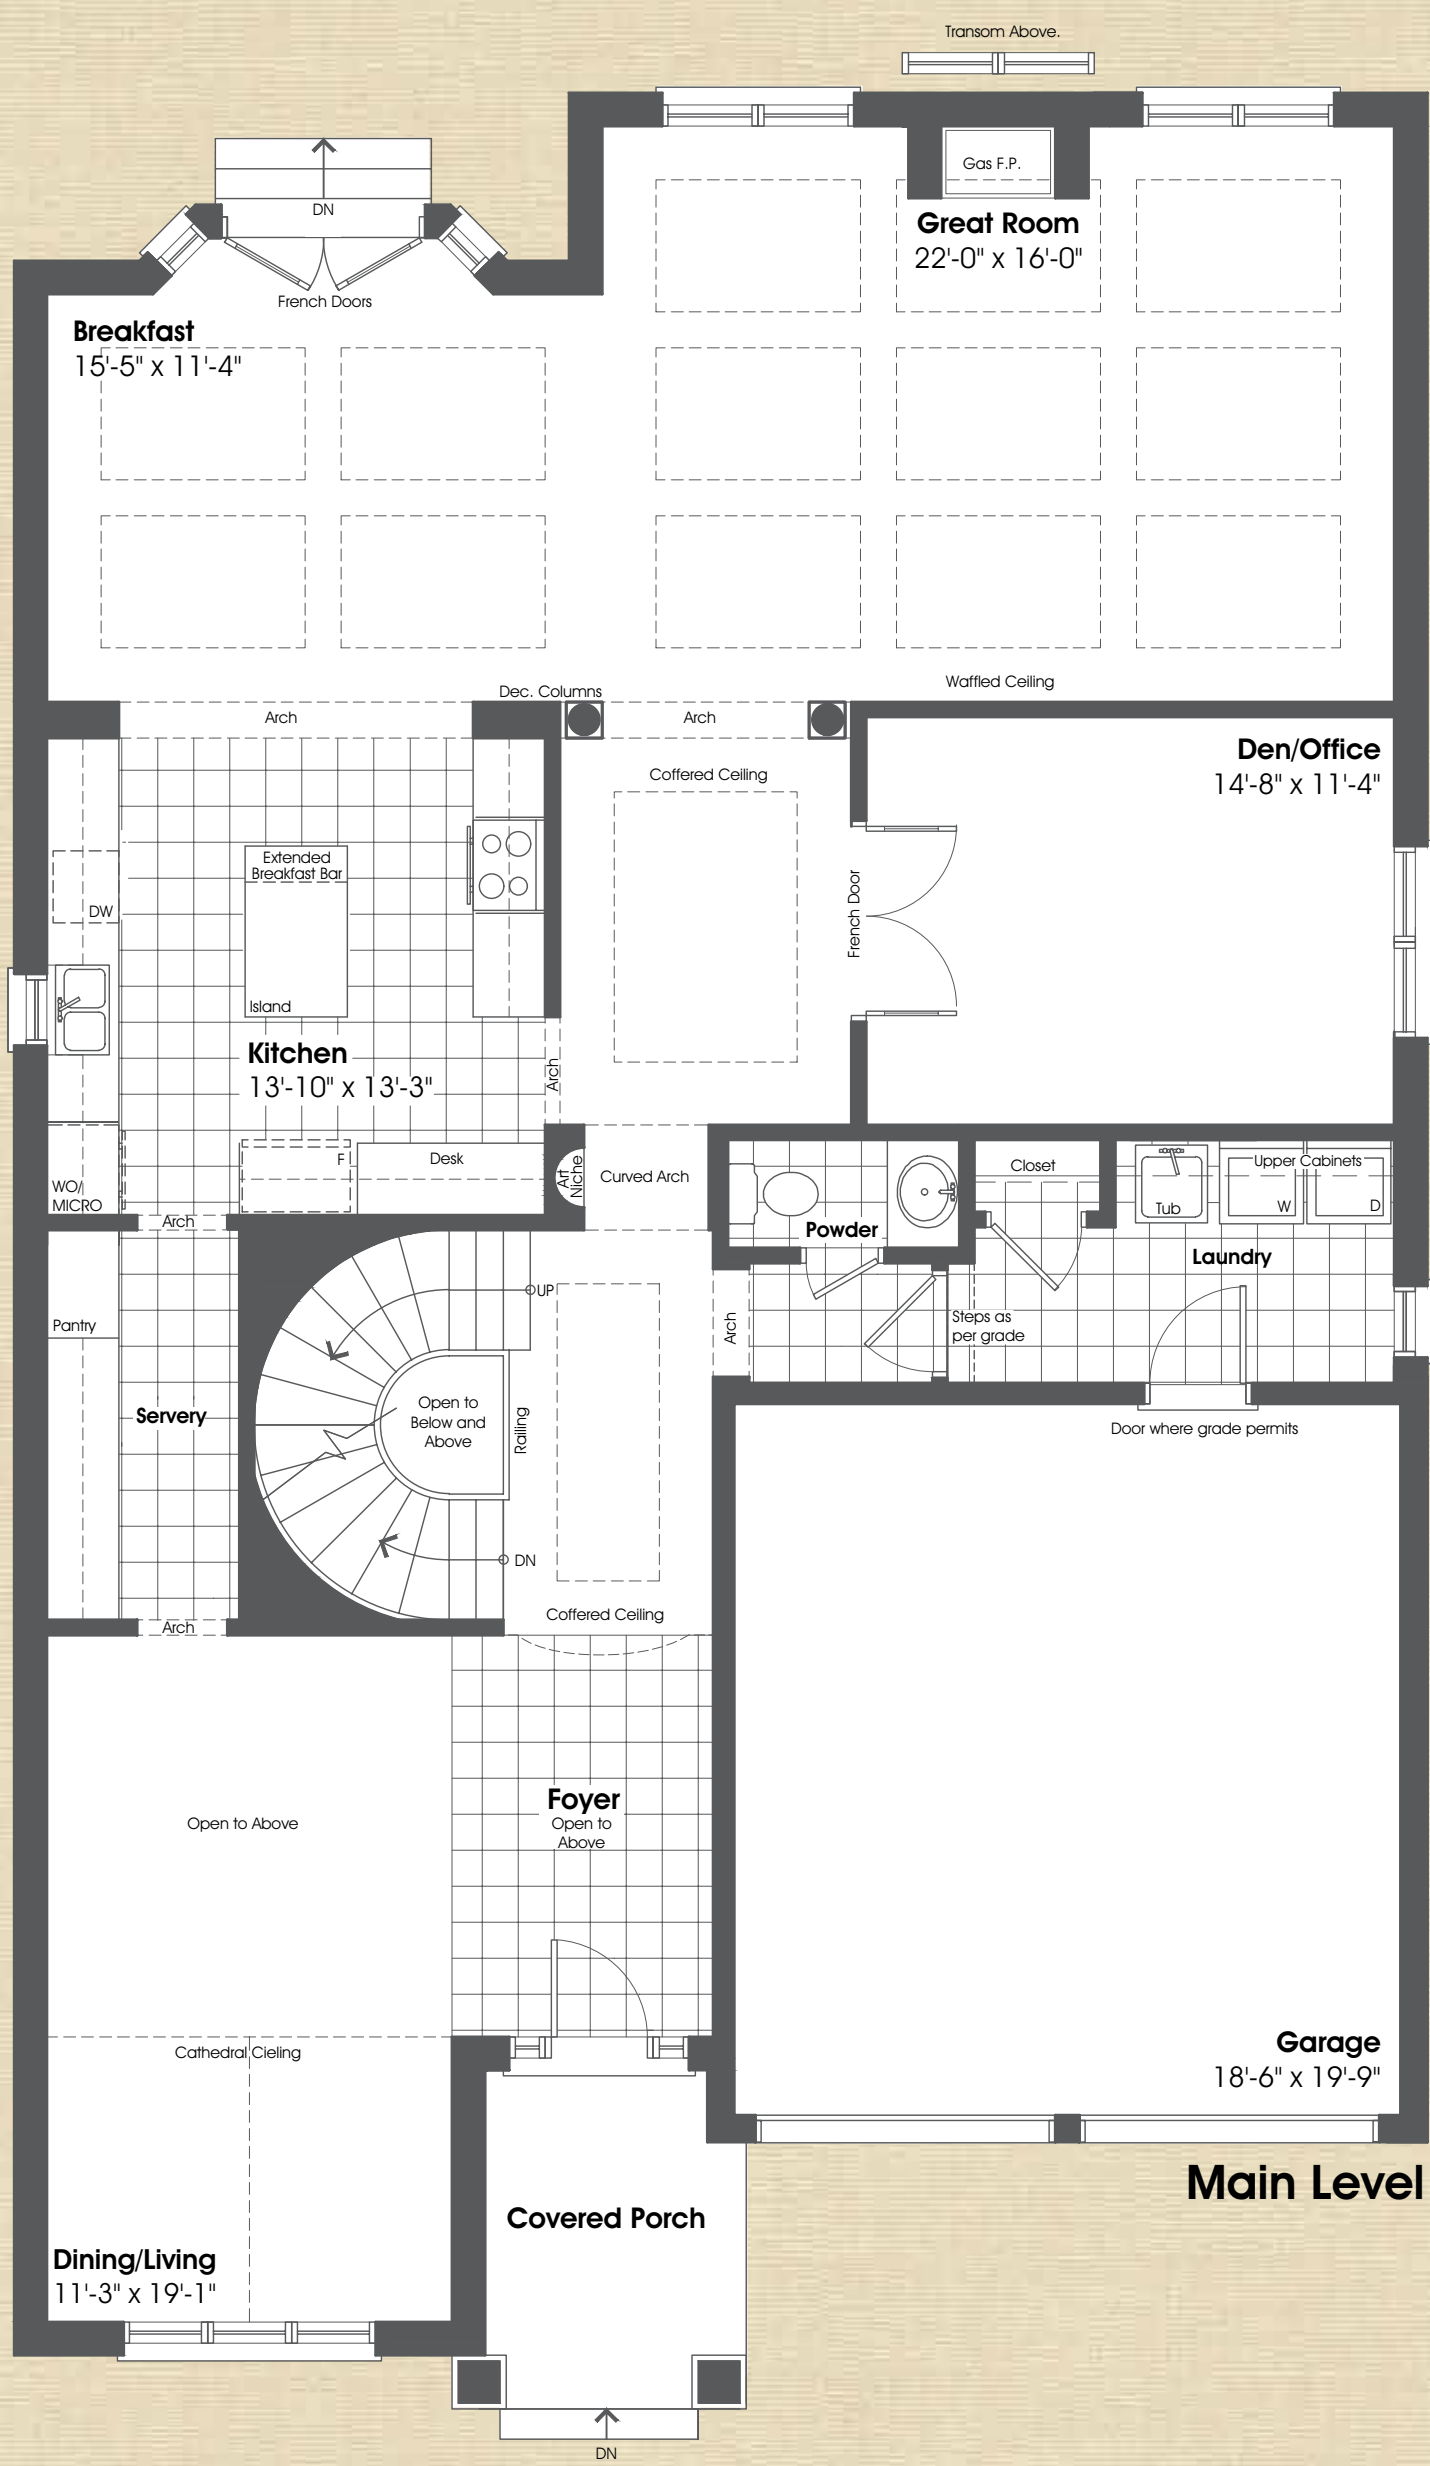

# THE ABBEY

48' LOT

4 BEDROOM  
**3,745 SQ.FT.**  
 OPT. 5 BEDROOM  
**3,933 SQ.FT.**

**neuhaus**  
 DEVELOPMENTS

Room sizes shown are approximate and measured in accordance with accepted industry methods, standards and practices. Orientation of plans may be reversed and purchaser agrees to accept the same. Plans and specifications are subject to change without notice and subject to individual site conditions. All renderings are artist's concepts. E. & O. E.

Upper Level

Upper Level  
 Optional 5 Bedroom Layout